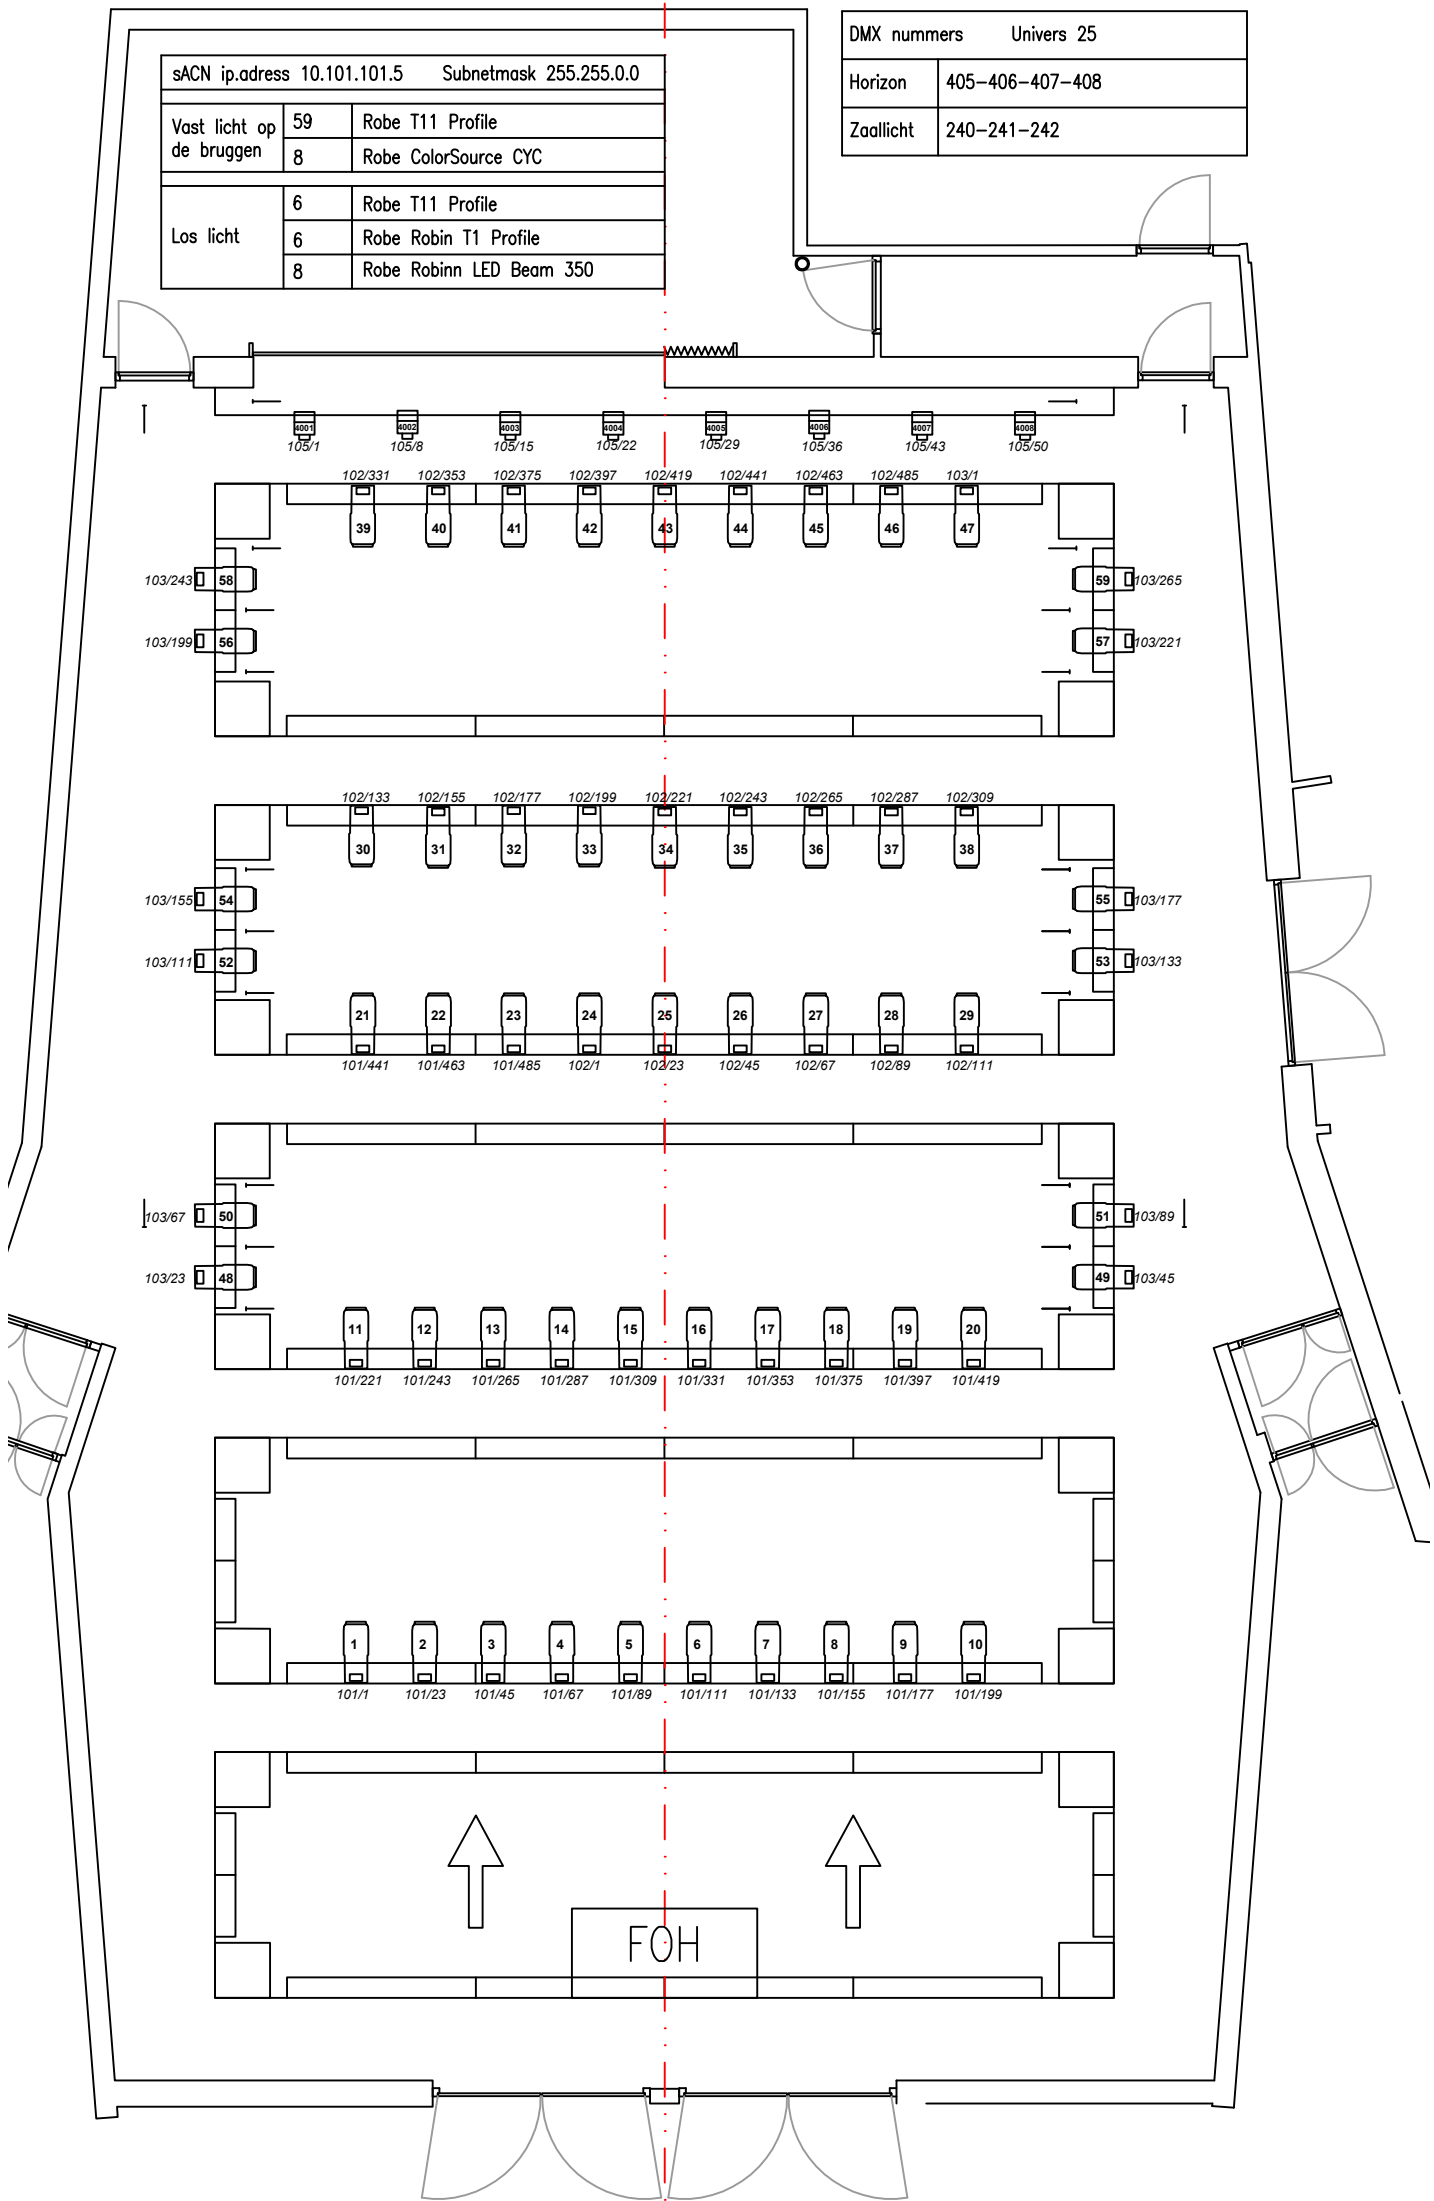

sACN ip.adress 10.101.101.5		Subnetmask 255.255.0.0	
Vast licht op de bruggen	59	Robe T11 Profile	
	8	Robe ColorSource CYC	
Los licht	6	Robe T11 Profile	
	6	Robe Robin T1 Profile	
	8	Robe Robinn LED Beam 350	

DMX nummers		Univers 25
Horizon	405-406-407-408	
Zaallicht	240-241-242	

- 105/1, 105/8, 105/15, 105/22, 105/29, 105/36, 105/43, 105/50
- 102/331, 102/353, 102/375, 102/397, 102/419, 102/441, 102/463, 102/485, 103/1
- 103/243, 58, 59, 103/265
- 103/199, 56, 57, 103/221
- 102/133, 102/155, 102/177, 102/199, 102/221, 102/243, 102/265, 102/287, 102/309
- 103/155, 54, 55, 103/177
- 103/111, 52, 53, 103/133
- 21, 22, 23, 24, 25, 26, 27, 28, 29
- 101/441, 101/463, 101/485, 102/1, 102/23, 102/45, 102/67, 102/89, 102/111
- 103/67, 50, 51, 103/89
- 103/23, 48, 49, 103/45
- 11, 12, 13, 14, 15, 16, 17, 18, 19, 20
- 101/221, 101/243, 101/265, 101/287, 101/309, 101/331, 101/353, 101/375, 101/397, 101/419
- 1, 2, 3, 4, 5, 6, 7, 8, 9, 10
- 101/1, 101/23, 101/45, 101/67, 101/89, 101/111, 101/133, 101/155, 101/177, 101/199